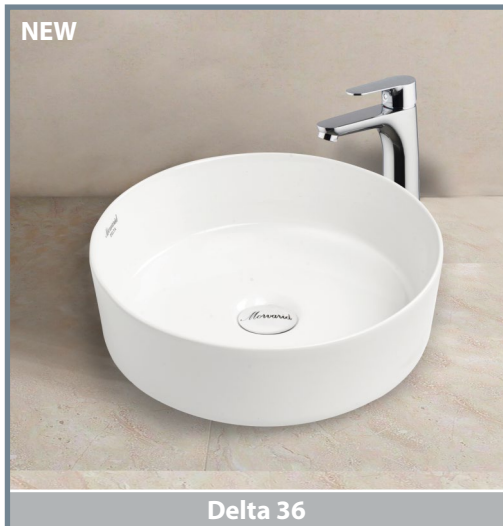

MORVARID
SANITARY WARE MFG . CO.

Product Catalogue

2022 - v1

www.morvaridsanitary.com

info@morvaridsanitary.com

MORVARID

SANITARY WARE MFG.CO.

Model	Description	Page
Delta 36 - Diana 40	Top Counter	2
Silvia 50 - Romina 52	Top Counter	3
Yaris 45 - Santa 66 - Aida 51	Top Counter	4
Alpha 40 - Parmida 60	Top Counter	5
Classic 65 - Oriental 47 - SPA 59	Top Counter	6
Caprice 66 - Caprice 45 - Crown 67	Counter Basin	7
Romina 70 - Volga 55 - Elena 80 - Silvia 71	Counter Basin	8
Tania 80 - Vista 90	Counter Basin	9
Verona 60 - Tania 60 - Alpha 52/67 - Dena 62	Counter Basin	10
SPA 53 - Persian 58 - Classic 60 - Parmida 52	Under Counter and Counter Basin	11
Silvia 77	WC (Medical)	12
Despina 49 - Caprice 54	WC (Wall Hung)	13
Mega 57 - Katia 56 - Silvia 55	WC (Wall Hung)	14
Katia Set	Water Closet and Wash Basin	15
Alpha 70 - Despina 71 - Mega 69 - Santa 71	Water Closet	16
Katia 71 - Crown 70 - Volga 67 - Romina 69	Water Closet	17
Parmida 72 - Yaris 67 - Diamond 66 - Tania 66	Water Closet	18
Valentina 65 - Vista 63 - Elegant 67 - Verona 61	Water Closet	19
Crown 42	Self Pedestal Wash Basin	20
Mega 48 - Silvia 60	Self Pedestal Wash Basin	21
Crown 61 - Gloria 61	Wash Basin With Pedestal	22
Katia 68/55 - Parmida 60	Wash Basin With Half Pedestal/Pedestal	23
Mondial 60 - Royal 65	Wash Basin With Half Pedestal/Pedestal	24
Diana 55 - Diana 47 - Classic 54/ 66 - Elegant 54/65	Wash Basin With Pedestal	25
Marjan 61 - Diamond 50 - Zarrin 65 - Vista 44	Wash Basin With Pedestal	26
Caprice 66 - Zomorrod 65 - Berelian 63	Wash Basin With Pedestal	27
Katia 71 - Mega 68	Water Closet	28
Yaris 65 - Aida 68 - Olga 64 - Delta 44/46	WC (With Cistern)	29
Mega - Crown - Mondial	Asian Squat Pans	30
Yaris - Valentina - Romina - Elegant - Crystal - Elena	Asian Squat Pans	31
Firouzeh - Parmida - Delta - Classic - Negin	Asian Squat Pans	32