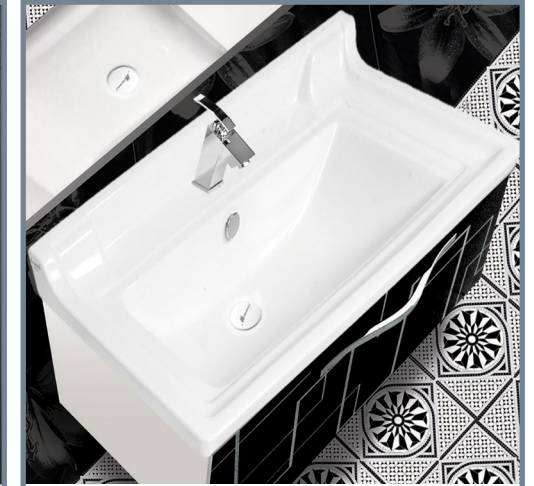

تانيا ٨٠ (روكابينتى)

Name of Product	Length mm	Width mm	Height mm
Tania Counter Basin 80	797	487	270